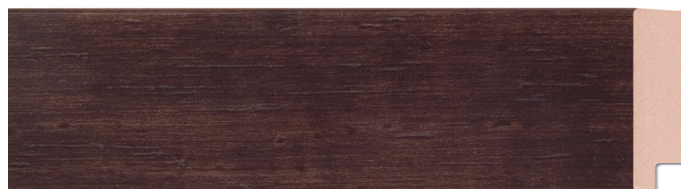

BW74-677, MONTAUK NIGHT, 2" WIDE, 1/2" RABBET

BW74-678, MONTAUK SAND, 2" WIDE, 1/2" RABBET

BW74036, BRAZILIAN WALNUT, 2" WIDE, 1/2" RABBET

BW74065, EBONY WALNUT 2" WIDE, 1/2" RABBET

BW74060, MOCHA WALNUT, 2" WIDE, 1/2" RABBET