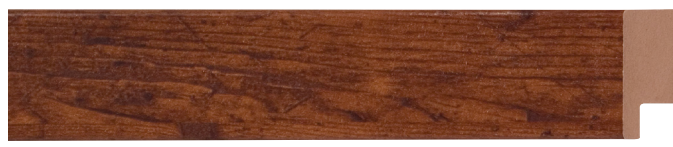

BW26061, ESPRESSO WALNUT, 1 1/4" WIDE, 1/2" RABBET

BW26-1905, EMERALD GREEN, 1 1/4" WIDE, 1/2" RABBET

BW26011, PINE LIGHT WALNUT, 1 1/4" WIDE, 1/2" RABBET

BW26-1906, RUBY RED, 1 1/4" WIDE, 1/2" RABBET

BW26004, PINE DARK WALNUT, 1 1/4" WIDE, 1/2" RABBET