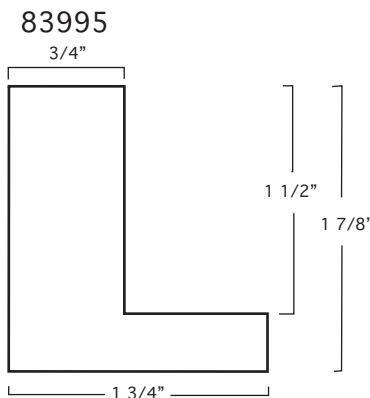

WOOD MOULDINGS

SEC
2A
PG
15