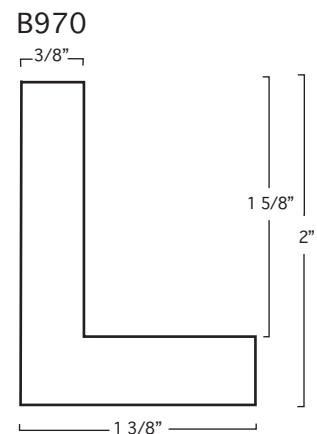

WOOD MOULDINGS

SEC
2A
PG
15