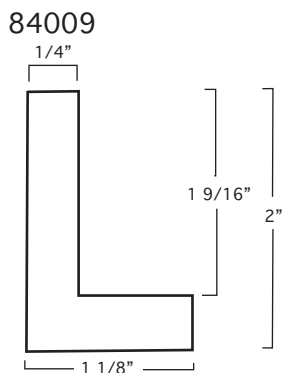

WOOD MOULDINGS

SEC
2A
PG
15