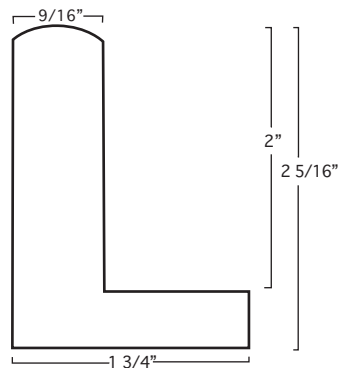

Mouldings & More

Wholesale Moulding & Picture Framing Supplies

Series 304

WOOD MOULDINGS

SEC
2A
PG
12