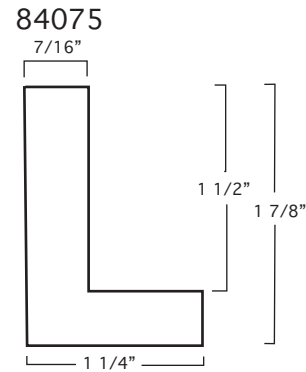

Mouldings & More

Wholesale Moulding & Picture Framing Supplies

WOOD MOULDINGS

SEC
2A

PG
14