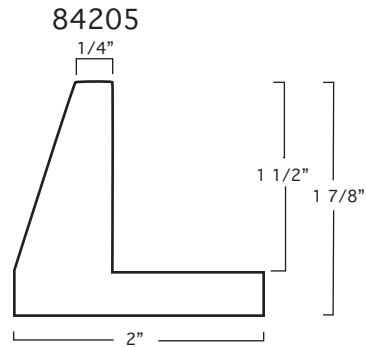

84206, WHITE FLOATER 2"