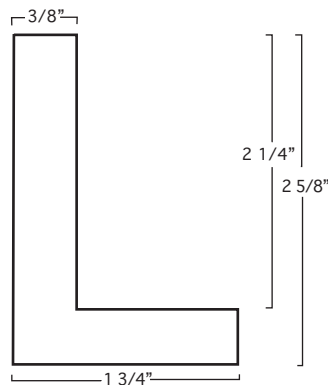

Series 339

WOOD MOULDINGS

SEC
2A
PG
13