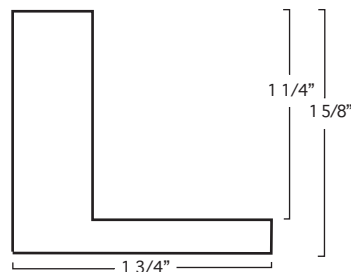

79375/79376