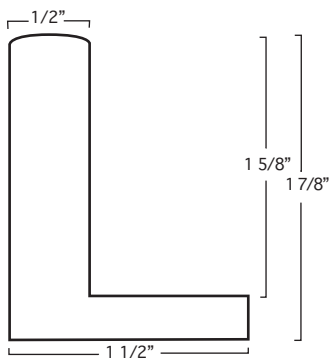

Series 301

WOOD MOULDINGS

SEC
2A
PG
11