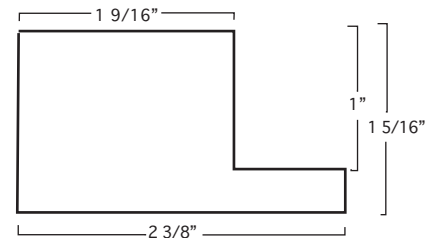

Series 349

WOOD MOULDINGS

SEC
2A

PG
14