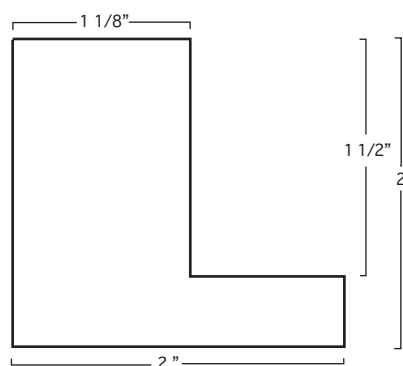

Series 340

WOOD MOULDINGS

SEC
2A
PG
13