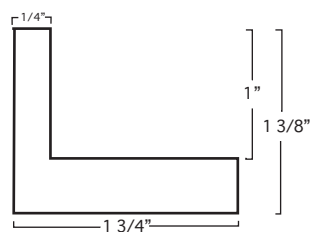

Mouldings & More

Wholesale Moulding & Picture Framing Supplies

Series 305

WOOD MOULDINGS

SEC
2A
PG
12