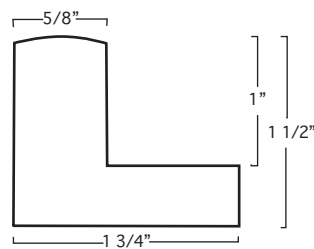

Mouldings & More

Wholesale Moulding & Picture Framing Supplies

Series 306

WOOD MOULDINGS

SEC
2A
PG
12