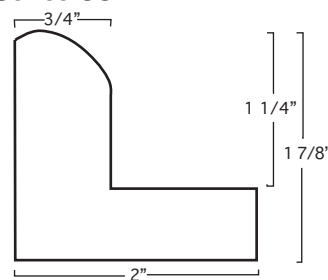

Series 337

WOOD MOULDINGS

SEC
2A
PG
13