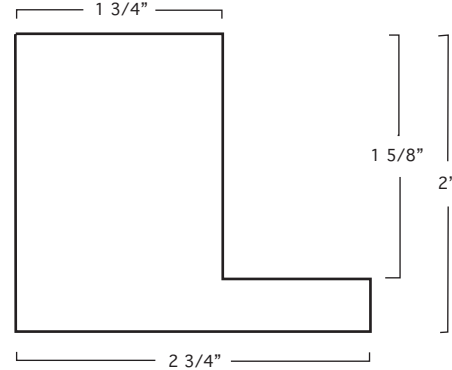

Mouldings & More

Wholesale Moulding & Picture Framing Supplies

Series 307

WOOD MOULDINGS

SEC
2A

PG
14