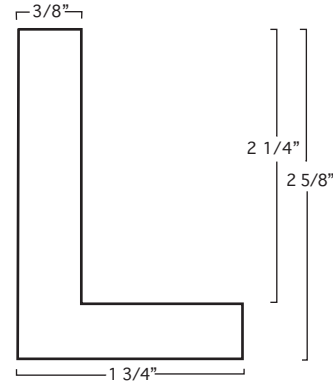

Mouldings & More

Wholesale Moulding & Picture Framing Supplies

Series 348

WOOD MOULDINGS

SEC
2A

PG
14